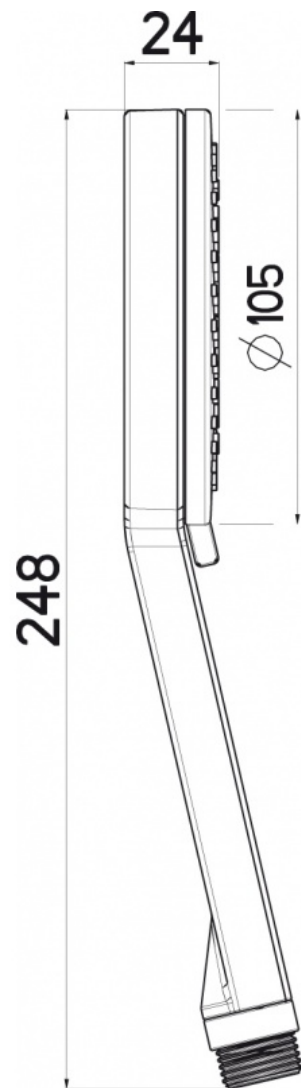

NIKLES

Hand showers

PURE 105 DUO AIRDROP® HAND SHOWER

A1705QDN

- Ultra slim design
- Minimalistic, timeless, clean design
- Chrome-plated spray plate
- Ø 105 mm
- Airdrop© technology - with patented air/water mixing system assuring a soft and refreshing shower
- 2 adjustable sprays: rain and Booster massage functions
- Click-Position System
- Nikles "Easy-to-Clean" technology
- Energy saving
- 12 l./min. flow limiter

Color:
Chrome